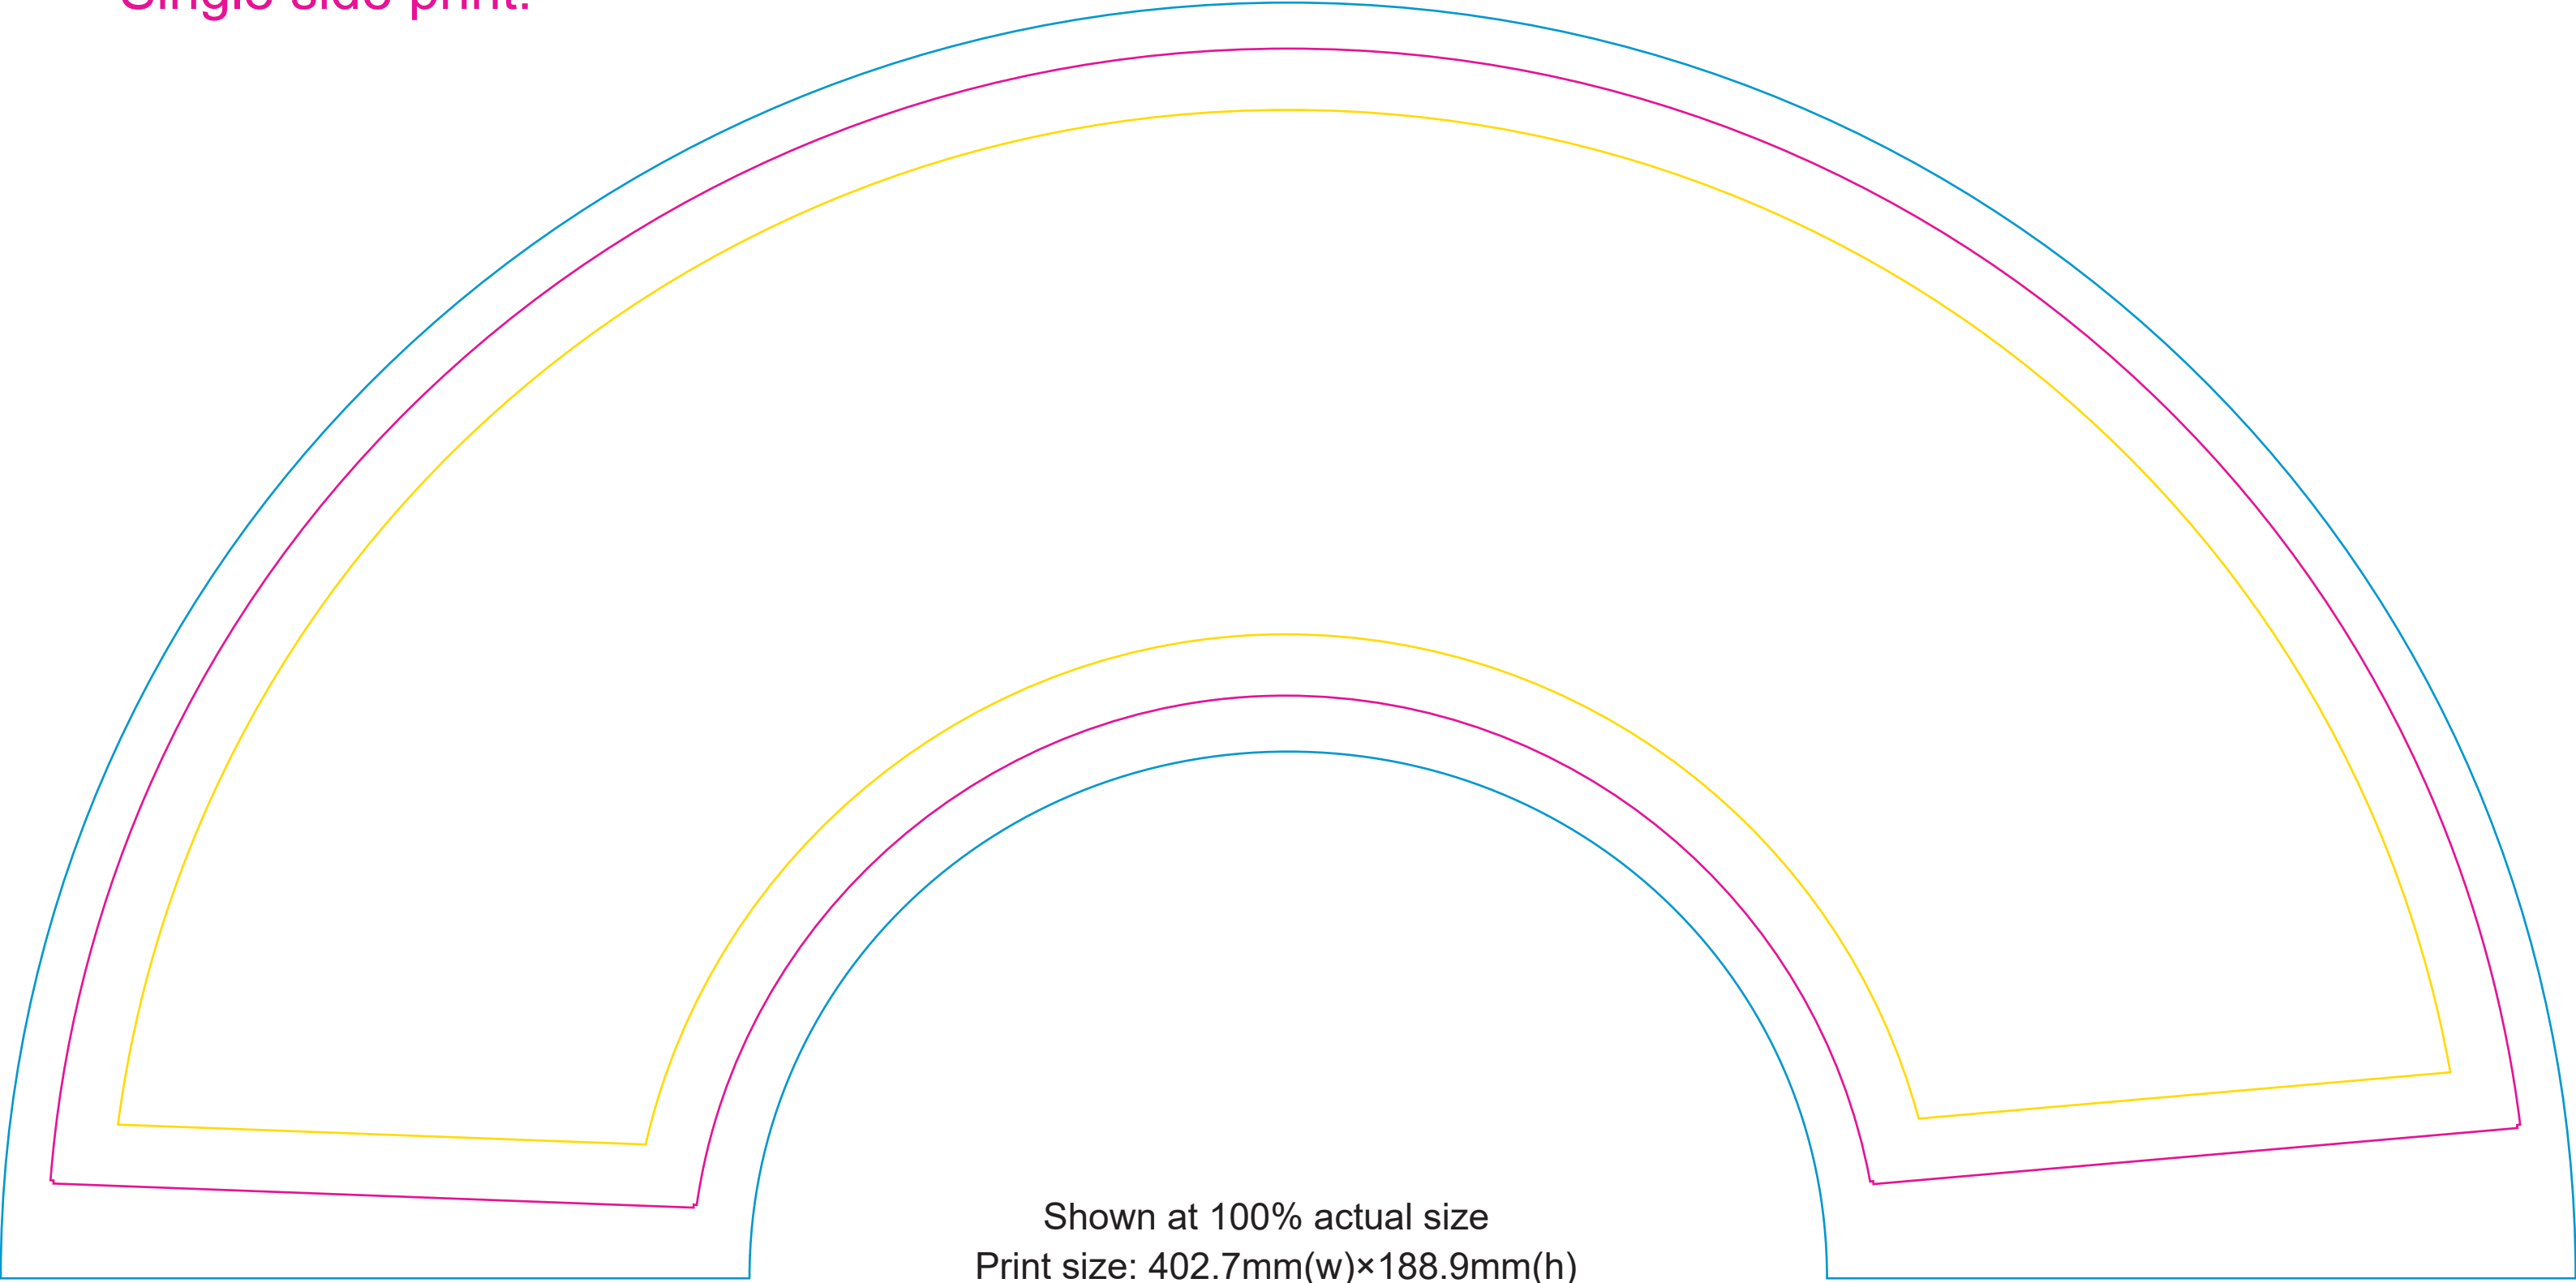

Product Size: Folding size: 210\*28mm; Unfolding size: 210\* 380mm  
Decoration Options: CMYK

Single side print:

Shown at 100% actual size  
Print size: 402.7mm(w)×188.9mm(h)

- Knife line
- Safe print area
- Bleed area

Double sides print:

Print size:444.4mm(w) x 194.3mm(h)