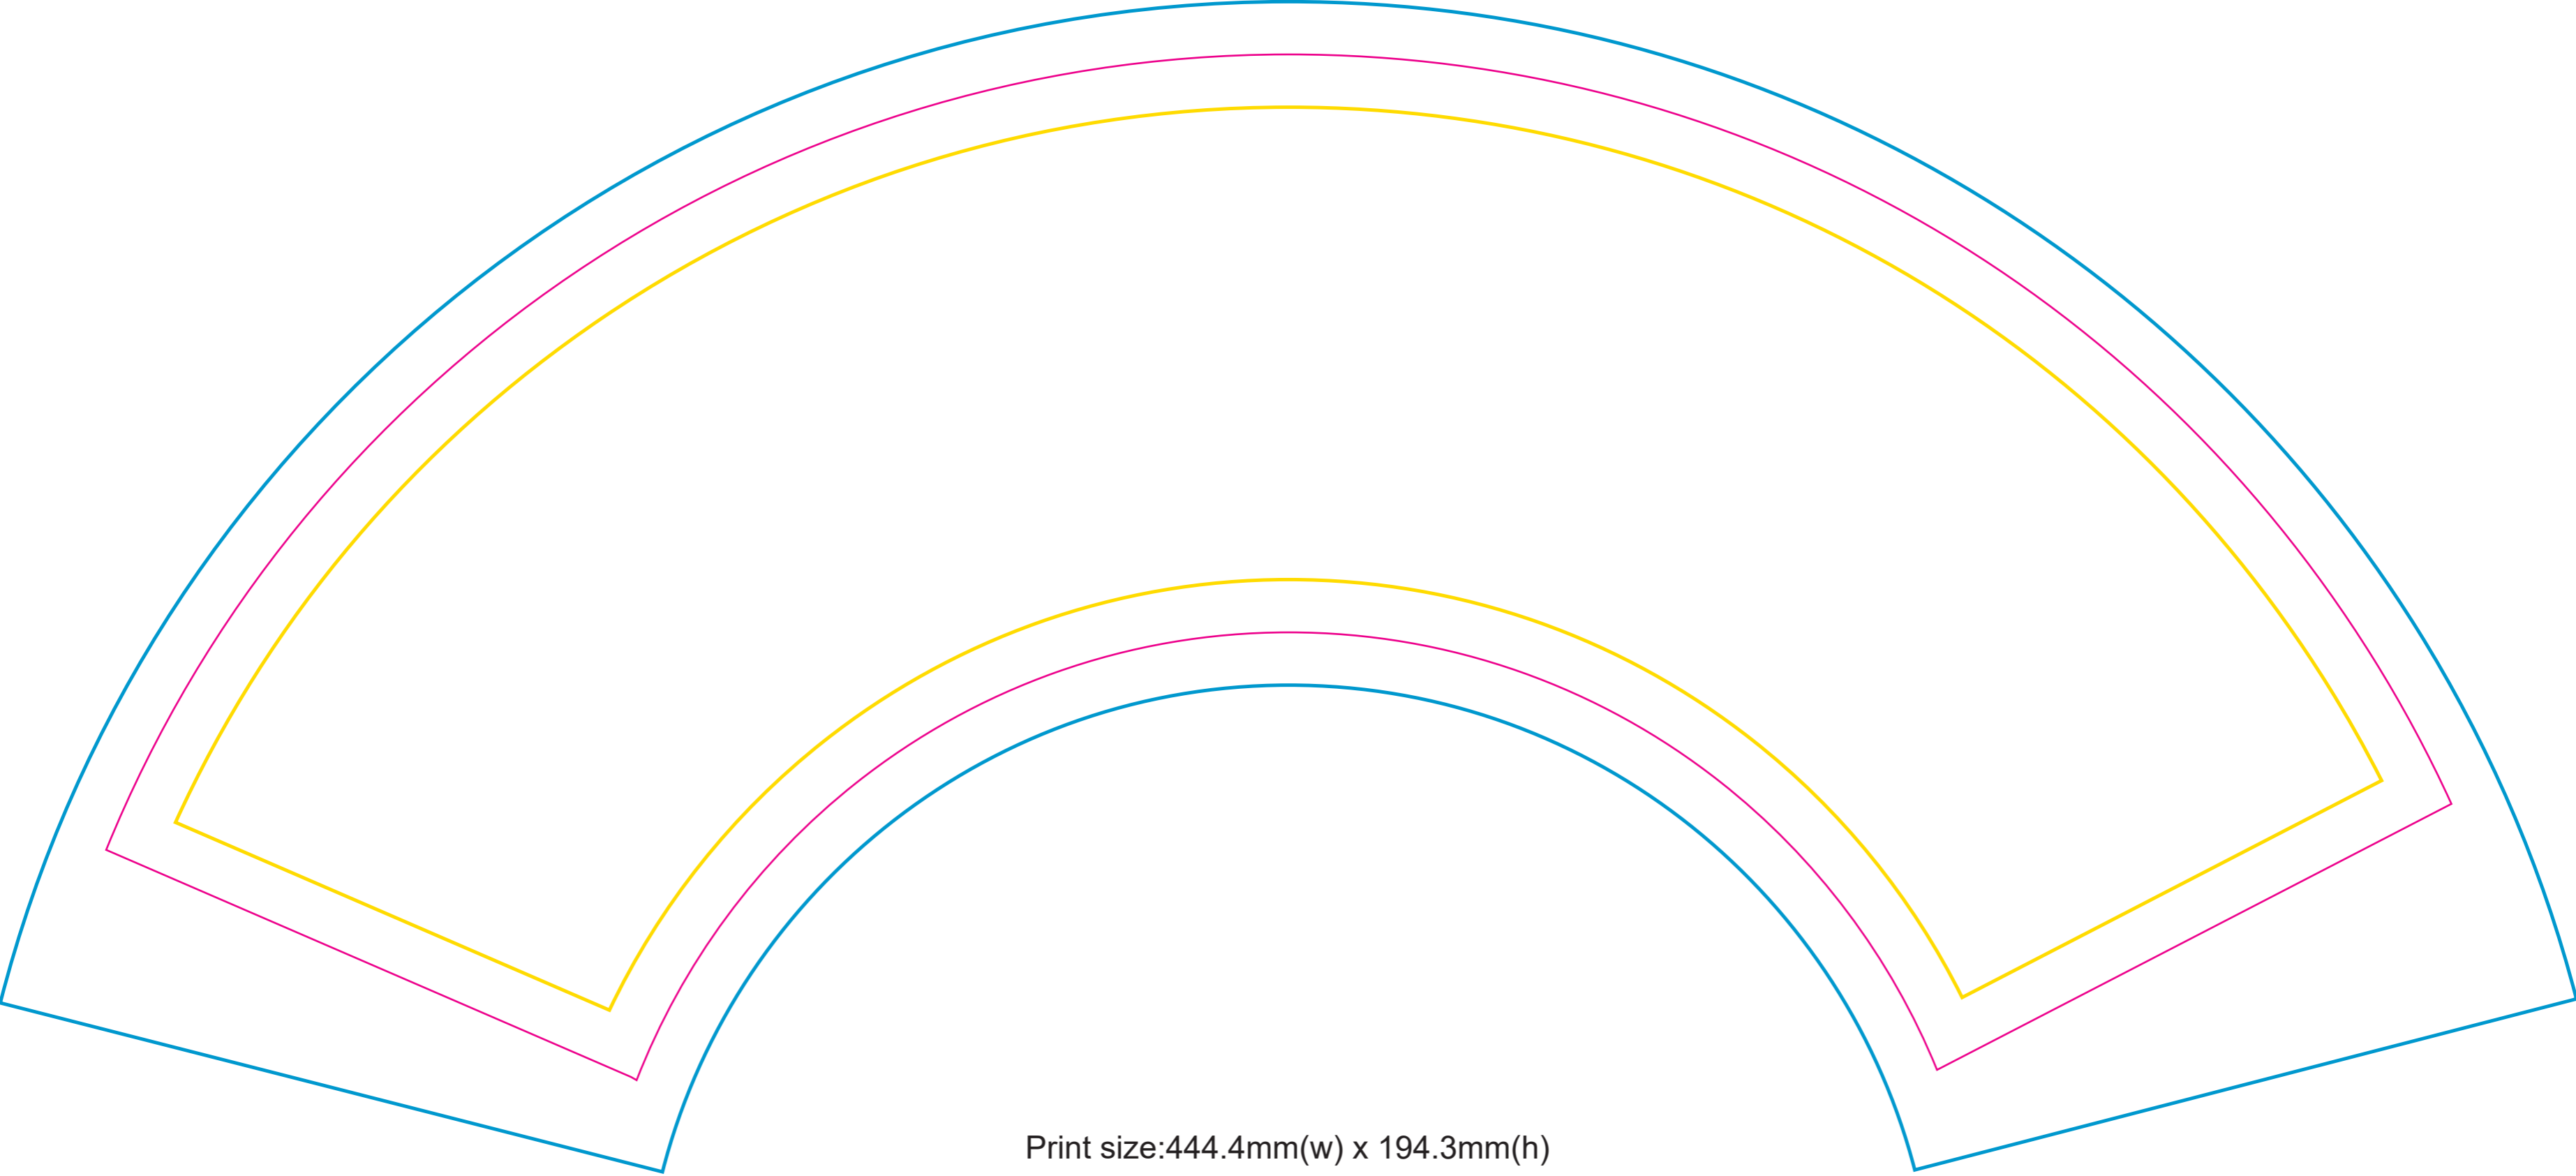

Product Size: Folding size: 210\*28mm; Unfolding size: 210\* 380mm  
Decoration Options: CMYK

Single side print:

Shown at 100% actual size  
Print size: 402.7mm(w)×188.9mm(h)

- Knife line
- Safe print area
- Bleed area

Double sides print:

Print size:444.4mm(w) x 194.3mm(h)